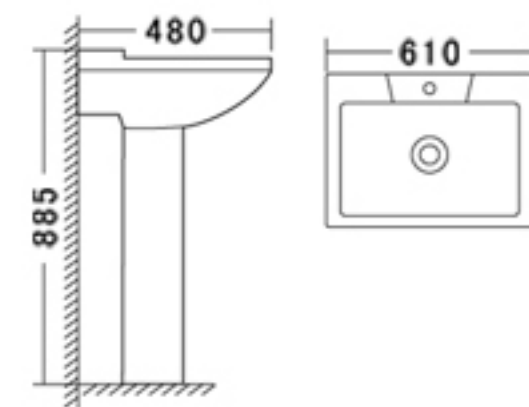

**Code: 2358A**

直冲式分体坐便器(横排)  
Washdown Two-piece Closet(P-trap)  
Size: 650×370×785mm  
S-trap, 220, 250, 300mm Roughing-in  
P-trap, 180mm Roughing-in

**Code: 2358B**

立柱盆  
Pedestal Basin  
Size: 610×480×885mm  
Fixing to wall back

**Code: 2358C**

妇洗器  
Bidet  
Size: 520×355×395mm  
Fixing to wall back