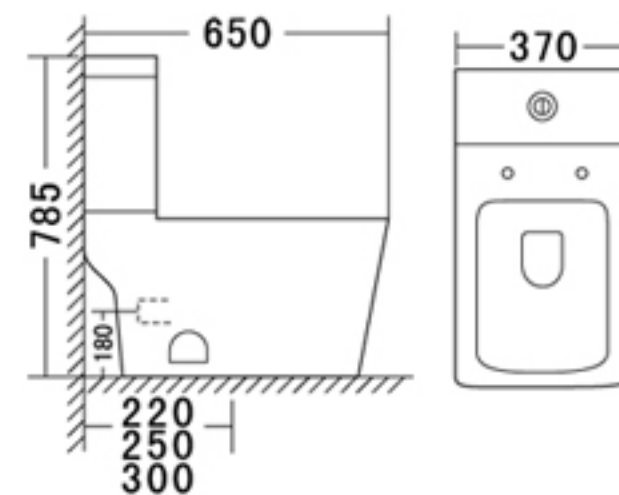

**Code: 2358A**

直冲式分体坐便器(横排)  
Washdown Two-piece Closet(P-trap)  
Size: 650×370×785mm  
S-trap, 220, 250, 300mm Roughing-in  
P-trap, 180mm Roughing-in

**Code: 2358B**

立柱盆  
Pedestal Basin  
Size: 610×480×885mm  
Fixing to wall back

**Code: 2358C**

妇洗器  
Bidet  
Size: 520×355×395mm  
Fixing to wall back